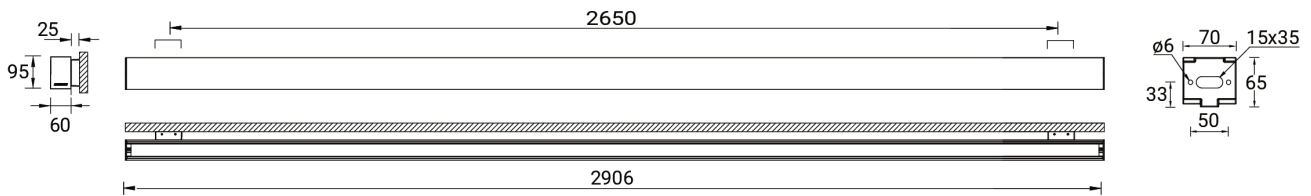

NYBRO 8 (NYB-30364)

Technical information

Material	Aluminium	Input voltage	220-240 V 50/60 Hz	Operating temperature	-20 °C to 40 °C
Light source	360 & 348 LED	Optic	O, P	MacAdam Ellipse	3 SDCM
Power	284 W	Optic value	Opal, Micro-prismatic	Lifetime L90B10 (hours)	> 23,000
Lumen	16205 lm	CCT / CRI	TW (2700K - 6500K)	Lifetime L80B10 (hours)	> 45,000
Efficacy	79 lm/W	Dimming type	DALI	Lifetime L80B50 (hours)	> 50,000
Driver option	Integral control gear	Product colours	Black, White, Matt Silver, Concrete - Urban, Softscape - Urban, Stone - Urban, Corten - Urban, Oak - Woodland, Walnut - Woodland, Pine - Woodland	Variants (DALI)	Compatible with EN/ IEC 60598-2-22: Suitable for emergency installations as central supply, non-maintained (Z0)
Driver	Constant current (CC)				
		Weight	11.14 kg		

NYB-30364