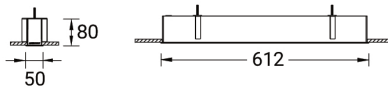

NYBRO 1 (NYB-80001)

Technical information

Material	Aluminium	Input voltage	220-240 V 50/60 Hz	Operating temperature	-20 °C to 40 °C
Light source	72 LED	Optic	O, P	MacAdam Ellipse	3 SDCM
Power	11 W	Optic value	Opal, Micro-prismatic	Lifetime L90B10 (hours)	> 23,000
Lumen	742 - 900 lm	CCT / CRI	3000K CRI80, 4000K CRI80	Lifetime L80B10 (hours)	> 45,000
Efficacy	67 - 82 lm/W	Dimming type	On/Off, 1-10V, DALI	Lifetime L80B50 (hours)	> 50,000
Driver option	Integral control gear	Product colours	Black, White, Matt Silver, Concrete - Urban, Softscape - Urban, Stone - Urban, Corten - Urban, Oak - Woodland, Walnut - Woodland, Pine - Woodland	Variants (On/Off, 1-10V, DALI)	Compatible with EN/ IEC 60598-2-22: Suitable for emergency installations as central supply, non-maintained (Z0)
Driver	Constant current (CC)				
		Weight	1.81 kg		

NYB-80001