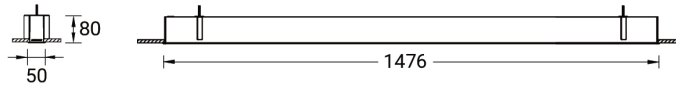

NYBRO 1 (NYB-80033)

Technical information

Material	Aluminium	Input voltage	220-240 V 50/60 Hz	Operating temperature	-20 °C to 40 °C
Light source	168 LED	Optic	O, P	MacAdam Ellipse	3 SDCM
Power	30 W	Optic value	Opal, Micro-prismatic	Lifetime L90B10 (hours)	> 23,000
Lumen	2788 lm	CCT / CRI	3000K CRI80, 4000K CRI80	Lifetime L80B10 (hours)	> 45,000
Efficacy	93 lm/W	Dimming type	DALI	Lifetime L80B50 (hours)	> 50,000
Driver option	Integral control gear	Product colours	Black, White, Matt Silver, Concrete - Urban, Softscape - Urban, Stone - Urban, Corten - Urban, Oak - Woodland, Walnut - Woodland, Pine - Woodland	Variants (DALI)	Compatible with EN/ IEC 60598-2-22: Suitable for emergency installations as central supply, non-maintained (Z0)
Driver	Constant current (CC)				
		Weight	3.67 kg		

NYB-80033