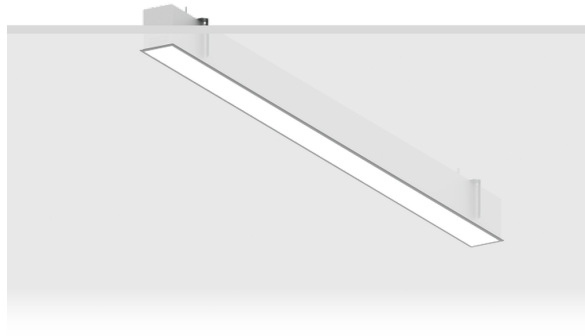

**NYBRO 1 (NYB-80033)**

**Product description**

Down - 50x80 mm - 1476 mm

**Luminaire Structure**

- Die-cast aluminium end-caps and extruded aluminium profile with powder coating
- Stainless steel fasteners in grade 316
- Stainless steel brackets and screws for mounting
- PMMA diffuser with Opal (UGR <19) and micro prismatic (UGR <13) options for better glare control