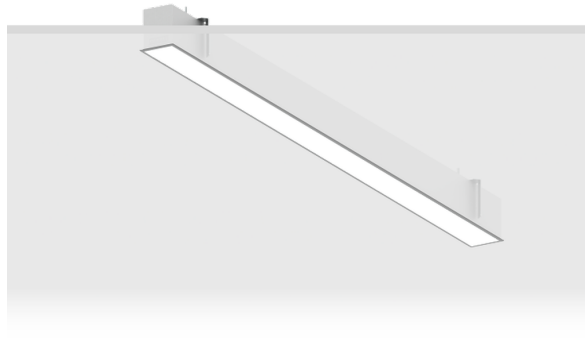

**NYBRO 1 (NYB-80043)**

**Product description**

Down - 50x80 mm - 1764 mm

**Luminaire Structure**

- Die-cast aluminium end-caps and extruded aluminium profile with powder coating
- Stainless steel fasteners in grade 316
- Stainless steel brackets and screws for mounting
- PMMA diffuser with Opal (UGR <19) and micro prismatic (UGR <13) options for better glare control