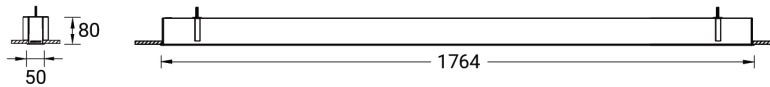

NYBRO 1 (NYB-80043)

Technical information

Material	Aluminium	Input voltage	220-240 V 50/60 Hz	Operating temperature	-20 °C to 40 °C
Light source	204 LED	Optic	O, P	MacAdam Ellipse	3 SDCM
Power	36 W	Optic value	Opal, Micro-prismatic	Lifetime L90B10 (hours)	> 23,000
Lumen	3385 lm	CCT / CRI	3000K CRI80, 4000K CRI80	Lifetime L80B10 (hours)	> 45,000
Efficacy	94 lm/W	Dimming type	DALI	Lifetime L80B50 (hours)	> 50,000
Driver option	Integral control gear	Product colours	Black, White, Matt Silver, Concrete - Urban, Softscape - Urban, Stone - Urban, Corten - Urban, Oak - Woodland, Walnut - Woodland, Pine - Woodland	Variants (DALI)	Compatible with EN/ IEC 60598-2-22: Suitable for emergency installations as central supply, non-maintained (Z0)
Driver	Constant current (CC)				
		Weight	4.21 kg		

NYB-80043

Accessories