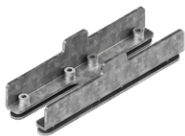

**NYBRO 1 (NYB-80043)**

**Product description**

Down - 50x80 mm - 1764 mm

**Luminaire Structure**

- Die-cast aluminium end-caps and extruded aluminium profile with powder coating
- Stainless steel fasteners in grade 316
- Stainless steel brackets and screws for mounting
- PMMA diffuser with Opal (UGR <19) and micro prismatic (UGR <13) options for better glare control

SW01 - Oak - Woodland    SW02 - Walnut - Woodland    SW03 - Pine - Woodland

**NYBRO 1** (NYB-80043)

**Technical information**

<b>Material</b>	Aluminium	<b>Input voltage</b>	220-240 V 50/60 Hz	<b>Operating temperature</b>	-20 °C to 40 °C
<b>Light source</b>	204 LED	<b>Optic</b>	O, P	<b>MacAdam Ellipse</b>	3 SDCM
<b>Power</b>	36 W	<b>Optic value</b>	Opal, Micro-prismatic	<b>Lifetime L90B10 (hours)</b>	> 23,000
<b>Lumen</b>	3385 lm	<b>CCT / CRI</b>	3000K CRI80, 4000K CRI80	<b>Lifetime L80B10 (hours)</b>	> 45,000
<b>Efficacy</b>	94 lm/W	<b>Dimming type</b>	DALI	<b>Lifetime L80B50 (hours)</b>	> 50,000
<b>Driver option</b>	Integral control gear	<b>Product colours</b>	Black, White, Matt Silver, Concrete - Urban, Softscape - Urban, Stone - Urban, Corten - Urban, Oak - Woodland, Walnut - Woodland, Pine - Woodland	<b>Variants (DALI)</b>	Compatible with EN/ IEC 60598-2-22: Suitable for emergency installations as central supply, non-maintained (Z0)
<b>Driver</b>	Constant current (CC)				
		<b>Weight</b>	4.21 kg		

NYB-80043

**Accessories**

Continuous-coupler bracket  
(40/50 mm Down profile)  
**A81881**