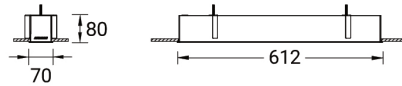

NYBRO 2 (NYB-80102)

Technical information

Material	Aluminium
Light source	72 LED
Power	14 W
Lumen	1215 - 1527 lm
Efficacy	87 - 109 lm/W
Driver option	Integral control gear
Driver	Constant current (CC)

Input voltage	220-240 V 50/60 Hz
Optic	O, P
Optic value	Opal, Micro-prismatic
CCT / CRI	3000K CRI80, 4000K CRI80
Dimming type	On/Off, 1-10V, DALI
Product colours	Black, White, Matt Silver, Concrete - Urban, Softscape - Urban, Stone - Urban, Corten - Urban, Oak - Woodland, Walnut - Woodland, Pine - Woodland
Weight	2.34 kg

Operating temperature	-20 °C to 40 °C
MacAdam Ellipse	3 SDCM
Lifetime L90B10 (hours)	> 23,000
Lifetime L80B10 (hours)	> 45,000
Lifetime L80B50 (hours)	> 50,000
Variants (On/Off, 1-10V, DALI)	Compatible with EN/ IEC 60598-2-22: Suitable for emergency installations as central supply, non-maintained (Z0)

NYB-80102