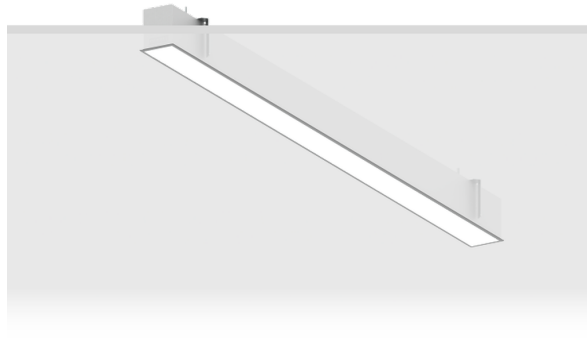

NYBRO 2 (NYB-80102)

Product description

Down - 70x80 mm - 612 mm

Luminaire Structure

- Die-cast aluminium end-caps and extruded aluminium profile with powder coating
- Stainless steel fasteners in grade 316
- Stainless steel brackets and screws for mounting
- PMMA diffuser with Opal (UGR <19) and micro prismatic (UGR <13) options for better glare control