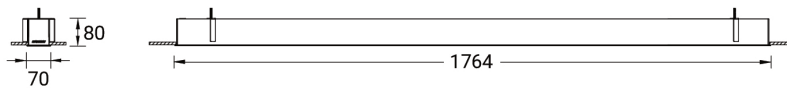

NYBRO 2 (NYB-80144)

Technical information

Material	Aluminium	Input voltage	220-240 V 50/60 Hz	Operating temperature	-20 °C to 40 °C
Light source	204 LED	Optic	O, P	MacAdam Ellipse	3 SDCM
Power	53 W	Optic value	Opal, Micro-prismatic	Lifetime L90B10 (hours)	> 23,000
Lumen	6100 lm	CCT / CRI	3000K CRI80, 4000K CRI80	Lifetime L80B10 (hours)	> 45,000
Efficacy	115 lm/W	Dimming type	DALI	Lifetime L80B50 (hours)	> 50,000
Driver option	Integral control gear	Product colours	Black, White, Matt Silver, Concrete - Urban, Softscape - Urban, Stone - Urban, Corten - Urban, Oak - Woodland, Walnut - Woodland, Pine - Woodland	Variants (DALI)	Compatible with EN/ IEC 60598-2-22: Suitable for emergency installations as central supply, non-maintained (Z0)
Driver	Constant current (CC)				
		Weight	5.61 kg		

NYB-80144