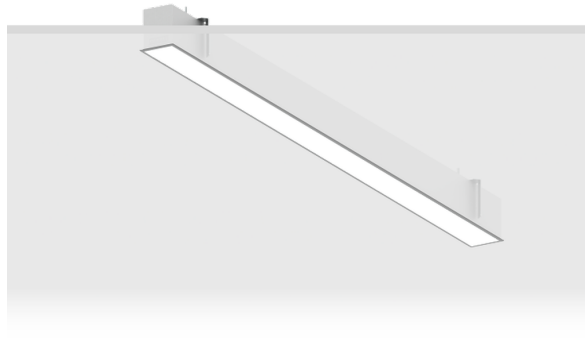

**NYBRO 2 (NYB-80144)**

**Product description**

Down - 70x80 mm - 1764 mm - Integrated sensor

**Luminaire Structure**

- Die-cast aluminium end-caps and extruded aluminium profile with powder coating
- Stainless steel fasteners in grade 316
- Stainless steel brackets and screws for mounting
- PMMA diffuser with Opal (UGR <19) and micro prismatic (UGR <13) options for better glare control