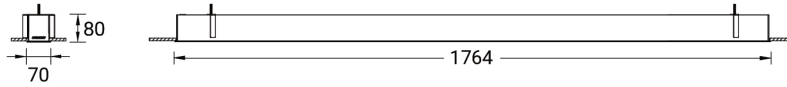

NYBRO 2 (NYB-80147)

Technical information

Material	Aluminium	Input voltage	220-240 V 50/60 Hz	Dimming type	DMX, DMX/RDM
Light source	228 LED	Optic	O, P	Product colours	Black, White, Matt Silver, Concrete - Urban, Softscape - Urban, Stone - Urban, Corten - Urban, Oak - Woodland, Walnut - Woodland, Pine - Woodland
Power	63 W	CCT / CRI	RGBW40		
Lumen	3000 lm	Bug	B1-U0-G0, B1-U0-G1	Weight	5.36 kg
Efficacy	81 lm/W	ULR	0%	Operating temperature	-20 °C to 40 °C
Driver option	Integral control gear	ULOR	0%	Variants (DMX/RDM)	Compatible with EN/ IEC 60598-2-22: Suitable for emergency installations as central supply, non-maintained (Z0)
Driver	Constant current (CC)	CIE flux code n°3	96, 98		

NYB-80147