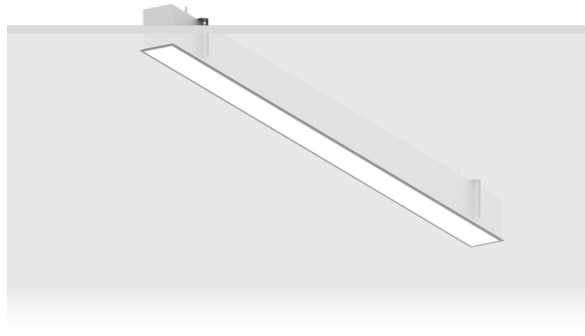

**NYBRO 2 (NYB-80165)**

**Product description**

Down - 70x80 mm - 2916 mm - TW

**Luminaire Structure**

- Die-cast aluminium end-caps and extruded aluminium profile with powder coating
- Stainless steel fasteners in grade 316
- Stainless steel brackets and screws for mounting
- PMMA diffuser with Opal (UGR <19) and micro prismatic (UGR <13) options for better glare control