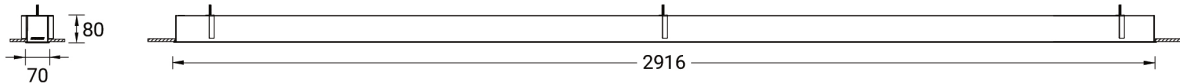

NYBRO 2 (NYB-80165)

Technical information

Material	Aluminium	Input voltage	220-240 V 50/60 Hz	MacAdam Ellipse	3 SDCM
Light source	360 LED	Optic	O, P	Lifetime L90B10 (hours)	> 23,000
Power	92 W	CCT / CRI	TW (2700K - 6500K)	Lifetime L80B10 (hours)	> 45,000
Lumen	8760 lm	Dimming type	DALI	Lifetime L80B50 (hours)	> 50,000
Efficacy	83 lm/W	Product colours	Black, White, Matt Silver, Concrete - Urban, Softscape - Urban, Stone - Urban, Corten - Urban, Oak - Woodland, Walnut - Woodland, Pine - Woodland	Variants (DALI)	Compatible with EN/ IEC 60598-2-22: Suitable for emergency installations as central supply, non-maintained (Z0)
Driver option	Integral control gear				
Driver	Constant current (CC)	Weight	8.98 kg		
		Operating temperature	-20 °C to 40 °C		

NYB-80165