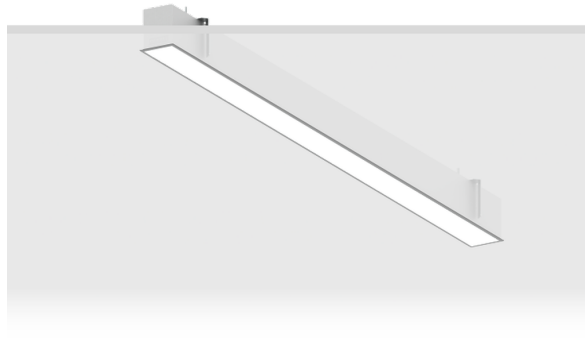

NYBRO 3 (NYB-80202)

Product description

Down - 40x80 mm - 602 mm - Trimless

Luminaire Structure

- Die-cast aluminium end-caps and extruded aluminium profile with powder coating
- Stainless steel fasteners in grade 316
- Stainless steel brackets and screws for mounting
- PMMA diffuser with Opal (UGR <19) and micro prismatic (UGR <13) options for better glare control