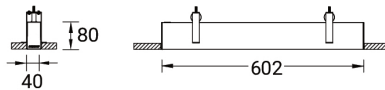

NYBRO 3 (NYB-80202)

Technical information

Material	Aluminium
Light source	72 LED
Power	14 W
Lumen	987 - 1195 lm
Efficacy	71 - 85 lm/W
Driver option	Integral control gear
Driver	Constant current (CC)

Input voltage	220-240 V 50/60 Hz
Optic	O, P
Optic value	Opal, Micro-prismatic
CCT / CRI	3000K CRI80, 4000K CRI80
Dimming type	On/Off, 1-10V, DALI
Product colours	Black, White, Matt Silver, Concrete - Urban, Softscape - Urban, Stone - Urban, Corten - Urban, Oak - Woodland, Walnut - Woodland, Pine - Woodland
Weight	1.82 kg

Operating temperature	-20 °C to 40 °C
MacAdam Ellipse	3 SDCM
Lifetime L90B10 (hours)	> 23,000
Lifetime L80B10 (hours)	> 45,000
Lifetime L80B50 (hours)	> 50,000
Variants (On/Off, 1-10V, DALI)	Compatible with EN/ IEC 60598-2-22: Suitable for emergency installations as central supply, non-maintained (Z0)

NYB-80202