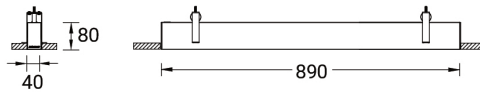

NYBRO 3 (NYB-80211)

Technical information

Material	Aluminium	Input voltage	220-240 V 50/60 Hz	Operating temperature	-20 °C to 40 °C
Light source	108 LED	Optic	O, P	MacAdam Ellipse	3 SDCM
Power	15 W	Optic value	Opal, Micro-prismatic	Lifetime L90B10 (hours)	> 23,000
Lumen	1307 - 1350 lm	CCT / CRI	3000K CRI80, 4000K CRI80	Lifetime L80B10 (hours)	> 45,000
Efficacy	87 - 90 lm/W	Dimming type	On/Off, 1-10V, DALI	Lifetime L80B50 (hours)	> 50,000
Driver option	Integral control gear	Product colours	Black, White, Matt Silver, Concrete - Urban, Softscape - Urban, Stone - Urban, Corten - Urban, Oak - Woodland, Walnut - Woodland, Pine - Woodland	Variants (1-10V, DALI)	Compatible with EN/ IEC 60598-2-22: Suitable for emergency installations as central supply, non-maintained (Z0)
Driver	Constant current (CC)				
		Weight	2.34 kg		

NYB-80211