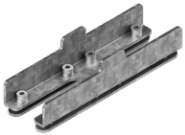

**NYBRO 3 (NYB-80211)**

**Product description**

Down - 40x80 mm - 890 mm - Trimless

**Luminaire Structure**

- Die-cast aluminium end-caps and extruded aluminium profile with powder coating
- Stainless steel fasteners in grade 316
- Stainless steel brackets and screws for mounting
- PMMA diffuser with Opal (UGR <19) and micro prismatic (UGR <13) options for better glare control

SW01 - Oak - Woodland    SW02 - Walnut - Woodland    SW03 - Pine - Woodland

**NYBRO 3** (NYB-80211)

**Technical information**

<b>Material</b>	Aluminium	<b>Input voltage</b>	220-240 V 50/60 Hz	<b>Operating temperature</b>	-20 °C to 40 °C
<b>Light source</b>	108 LED	<b>Optic</b>	O, P	<b>MacAdam Ellipse</b>	3 SDCM
<b>Power</b>	15 W	<b>Optic value</b>	Opal, Micro-prismatic	<b>Lifetime L90B10 (hours)</b>	> 23,000
<b>Lumen</b>	1307 - 1350 lm	<b>CCT / CRI</b>	3000K CRI80, 4000K CRI80	<b>Lifetime L80B10 (hours)</b>	> 45,000
<b>Efficacy</b>	87 - 90 lm/W	<b>Dimming type</b>	On/Off, 1-10V, DALI	<b>Lifetime L80B50 (hours)</b>	> 50,000
<b>Driver option</b>	Integral control gear	<b>Product colours</b>	Black, White, Matt Silver, Concrete - Urban, Softscape - Urban, Stone - Urban, Corten - Urban, Oak - Woodland, Walnut - Woodland, Pine - Woodland	<b>Variants (1-10V, DALI)</b>	Compatible with EN/ IEC 60598-2-22: Suitable for emergency installations as central supply, non-maintained (Z0)
<b>Driver</b>	Constant current (CC)				
		<b>Weight</b>	2.34 kg		

NYB-80211

**Accessories**

Continuous-coupler bracket  
(40/50 mm Down profile)  
**A81881**