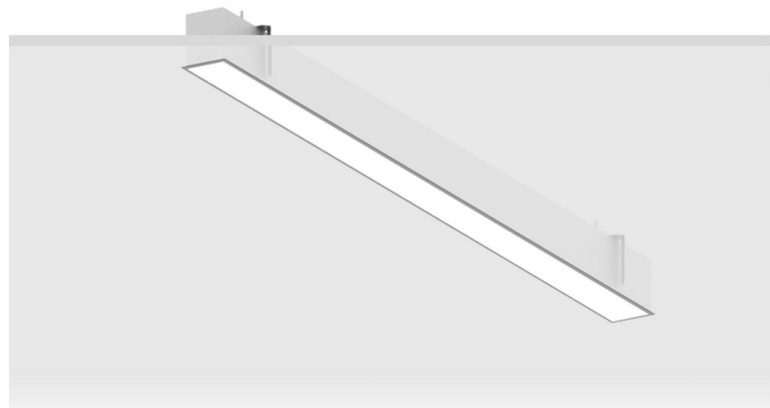

NYBRO 3 (NYB-80244)

Product description

Down - 40x80 mm - 1754 mm - Trimless - Tunable White

microPrim™

Luminaire Structure

- Die-cast aluminium end-caps and extruded aluminium profile with powder coating
- Passive thermal management
- Stainless steel fasteners in grade 304 with zinc flake coating (ZFC)
- PMMA diffuser with Opal (UGR <19) and micro prismatic (UGR <13) options for better glare control

- Integral control gear
- Stainless steel brackets and screws for mounting
- Down light distribution only
- Wireless control available through Bluetooth connection

- Daylight and occupancy sensor options
- Emergency module (1 or 3 hours) is available upon request with 3 options (BASIC, SELF-TEST, PRO-DALI)

Optic

Product colour

Special finishes upon request

NYBRO 3 (NYB-80244)

Technical information

Material	Aluminium	Input voltage	220-240 V 50/60 Hz	Dimming type	DALI
Light source	216 LED	Optic	O, P	Product colours	Black, White, Matt Silver, Concrete - Urban, Softscape - Urban, Stone - Urban, Corten - Urban, Oak - Woodland, Walnut - Woodland, Pine - Woodland
Power	38 W	CCT / CRI	TW (2700K - 6500K)		
Lumen	3385 lm	Bug	B2-U1-G1		
Efficacy	91 lm/W	ULR	0%	Weight	4.4 kg
Driver option	Integral control gear	ULOR	0%	Operating temperature	-20 °C to 40 °C
Driver	Constant current (CC)	CIE flux code n°3	96, 98	Variants (DALI)	Compatible with EN/ IEC 60598-2-22: Suitable for emergency installations as central supply, non-maintained (Z0)