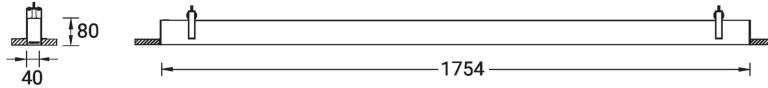

NYBRO 3 (NYB-80244)

Product description

Down - 40x80 mm - 1754 mm - Trimless - Tunable White

microPrim™

Luminaire Structure

- Die-cast aluminium end-caps and extruded aluminium profile with powder coating
- Passive thermal management
- Stainless steel fasteners in grade 304 with zinc flake coating (ZFC)
- PMMA diffuser with Opal (UGR <19) and micro prismatic (UGR <13) options for better glare control

Optic

Product colour

Special finishes upon request

NYBRO 3 (NYB-80244)

Technical information

Material	Aluminium	Input voltage	220-240 V 50/60 Hz	Dimming type	DALI
Light source	216 LED	Optic	O, P	Product colours	Black, White, Matt Silver, Concrete - Urban, Softscape - Urban, Stone - Urban, Corten - Urban, Oak - Woodland, Walnut - Woodland, Pine - Woodland
Power	38 W	CCT / CRI	TW (2700K - 6500K)		
Lumen	3385 lm	Bug	B2-U1-G1		
Efficacy	91 lm/W	ULR	0%	Weight	4.4 kg
Driver option	Integral control gear	ULOR	0%	Operating temperature	-20 °C to 40 °C
Driver	Constant current (CC)	CIE flux code n°3	96, 98	Variants (DALI)	Compatible with EN/ IEC 60598-2-22: Suitable for emergency installations as central supply, non-maintained (Z0)

NYB-80244

NYBRO 3 (NYB-80244)**Accessory**

Continuous-coupler bracket
(40/50 mm Down profile)
A81881
