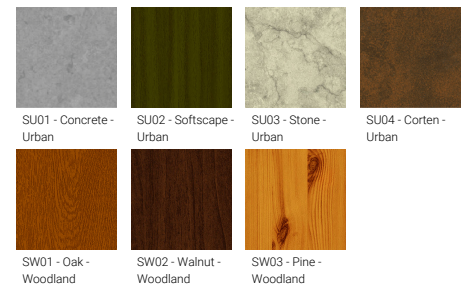

Optic

Product colour

Special finishes upon request

NYBRO 3 (NYB-80244)

Technical information

Material	Aluminium	Input voltage	220-240 V 50/60 Hz	Dimming type	DALI
Light source	216 LED	Optic	O, P	Product colours	Black, White, Matt Silver, Concrete - Urban, Softscape - Urban, Stone - Urban, Corten - Urban, Oak - Woodland, Walnut - Woodland, Pine - Woodland
Power	38 W	CCT / CRI	TW (2700K - 6500K)		
Lumen	3385 lm	Bug	B2-U1-G1		
Efficacy	91 lm/W	ULR	0%	Weight	4.4 kg
Driver option	Integral control gear	ULOR	0%	Operating temperature	-20 °C to 40 °C
Driver	Constant current (CC)	CIE flux code n°3	96, 98	Variants (DALI)	Compatible with EN/ IEC 60598-2-22: Suitable for emergency installations as central supply, non-maintained (Z0)