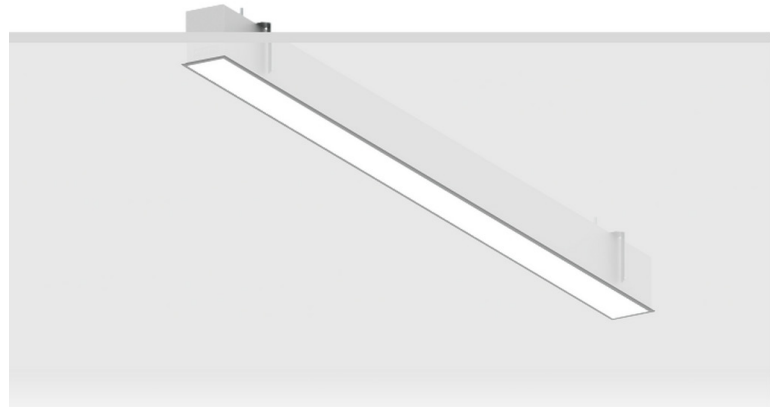

**NYBRO 4 (NYB-80321)**

**Product description**

Down - 60x80 mm - 1178 mm - Trimless

microPrim™

**Luminaire Structure**

- Die-cast aluminium end-caps and extruded aluminium profile with powder coating
- Passive thermal management
- Stainless steel fasteners in grade 304 with zinc flake coating (ZFC)
- PMMA diffuser with Opal (UGR <19) and micro prismatic (UGR <13) options for better glare control

- Integral control gear
- Stainless steel brackets and screws for mounting
- Down light distribution only
- Wireless control available through Bluetooth connection

- Daylight and occupancy sensor options
- Emergency module (1 or 3 hours) is available upon request with 3 options (BASIC, SELF-TEST, PRO-DALI)