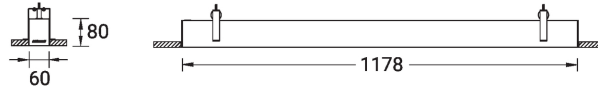

NYBRO 4 (NYB-80321)

Technical information

Material	Aluminium
Light source	144 LED
Power	19 W
Lumen	1829 - 2293 lm
Efficacy	96 - 121 lm/W
Driver option	Integral control gear
Driver	Constant current (CC)

Input voltage	220-240 V 50/60 Hz
Optic	O, P
Optic value	Opal, Micro-prismatic
CCT / CRI	3000K CRI80, 4000K CRI80
Dimming type	On/Off, 1-10V, DALI
Product colours	Black, White, Matt Silver, Concrete - Urban, Softscape - Urban, Stone - Urban, Corten - Urban, Oak - Woodland, Walnut - Woodland, Pine - Woodland
Weight	3.8 kg

Operating temperature	-20 °C to 40 °C
MacAdam Ellipse	3 SDCM
Lifetime L90B10 (hours)	> 23,000
Lifetime L80B10 (hours)	> 45,000
Lifetime L80B50 (hours)	> 50,000
Variants (1-10V, DALI)	Compatible with EN/ IEC 60598-2-22: Suitable for emergency installations as central supply, non- maintained (Z0)

NYB-80321