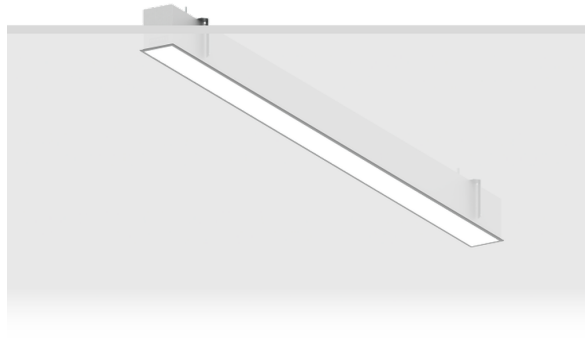

NYBRO 4 (NYB-80336)

Product description

Down - 60x80 mm - 1466 mm - Trimless - RGBW

Luminaire Structure

- Die-cast aluminium end-caps and extruded aluminium profile with powder coating
- Stainless steel fasteners in grade 316
- Stainless steel brackets and screws for mounting
- PMMA diffuser with Opal (UGR <19) and micro prismatic (UGR <13) options for better glare control