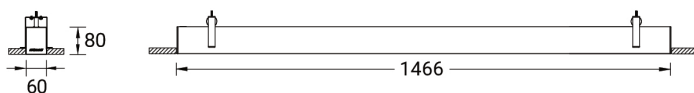

NYBRO 4 (NYB-80336)

Technical information

Material	Aluminium	Driver option	Integral control gear	CCT / CRI	RGBW40
Light source	240 LED	Driver	Constant current (CC)	Dimming type	Bluetooth
Power	53 W	Input voltage	220-240 V 50/60 Hz	Product colours	Black, White, Matt Silver, Concrete - Urban, Softscape - Urban, Stone - Urban, Corten - Urban, Oak - Woodland, Walnut - Woodland, Pine - Woodland
Lumen	2500 lm	Optic	O, P		
Efficacy	47 lm/W	Optic value	Opal, Micro-prismatic		
				Weight	4.50 kg
				Operating temperature	-20 °C to 40 °C

NYB-80336