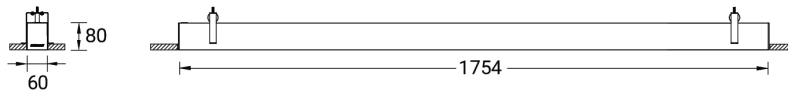

NYBRO 4 (NYB-80345)

Technical information

Material	Aluminium	Input voltage	220-240 V 50/60 Hz	MacAdam Ellipse	3 SDCM
Light source	216 LED	Optic	O, P	Lifetime L90B10 (hours)	> 23,000
Power	55 W	CCT / CRI	TW (2700K - 6500K)	Lifetime L80B10 (hours)	> 45,000
Lumen	4480 lm	Dimming type	DALI	Lifetime L80B50 (hours)	> 50,000
Efficacy	71 lm/W	Product colours	Black, White, Matt Silver, Concrete - Urban, Softscape - Urban, Stone - Urban, Corten - Urban, Oak - Woodland, Walnut - Woodland, Pine - Woodland	Variants (DALI)	Compatible with EN/ IEC 60598-2-22: Suitable for emergency installations as central supply, non-maintained (Z0)
Driver option	Integral control gear				
Driver	Constant current (CC)	Weight	5.75 kg		
		Operating temperature	-20 °C to 40 °C		

NYB-80345