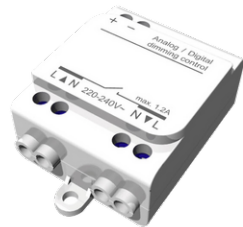

**NYBRO 4 (NYB-80345)**

**Product description**

Down - 60x80 mm - 1754 mm - Trimless - TW

**Luminaire Structure**

- Die-cast aluminium end-caps and extruded aluminium profile with powder coating
- Stainless steel fasteners in grade 316
- Stainless steel brackets and screws for mounting
- PMMA diffuser with Opal (UGR <19) and micro prismatic (UGR <13) options for better glare control

SW01 - Oak - Woodland    SW02 - Walnut - Woodland    SW03 - Pine - Woodland

**NYBRO 4 (NYB-80345)**

**Technical information**

<b>Material</b>	Aluminium	<b>Input voltage</b>	220-240 V 50/60 Hz	<b>MacAdam Ellipse</b>	3 SDCM
<b>Light source</b>	216 LED	<b>Optic</b>	O, P	<b>Lifetime L90B10 (hours)</b>	> 23,000
<b>Power</b>	55 W	<b>CCT / CRI</b>	TW (2700K - 6500K)	<b>Lifetime L80B10 (hours)</b>	> 45,000
<b>Lumen</b>	4480 lm	<b>Dimming type</b>	DALI	<b>Lifetime L80B50 (hours)</b>	> 50,000
<b>Efficacy</b>	71 lm/W	<b>Product colours</b>	Black, White, Matt Silver, Concrete - Urban, Softscape - Urban, Stone - Urban, Corten - Urban, Oak - Woodland, Walnut - Woodland, Pine - Woodland	<b>Variants (DALI)</b>	Compatible with EN/ IEC 60598-2-22: Suitable for emergency installations as central supply, non-maintained (Z0)
<b>Driver option</b>	Integral control gear				
<b>Driver</b>	Constant current (CC)	<b>Weight</b>	5.75 kg		
		<b>Operating temperature</b>	-20 °C to 40 °C		

NYB-80345

**Accessories**

Continuous-coupler bracket  
(60/70 mm Down & 60 mm  
Down & Up profile)  
**A81581**

Wireless bluetooth converter  
**A90291**

Xpress wireless switch  
**A90591**