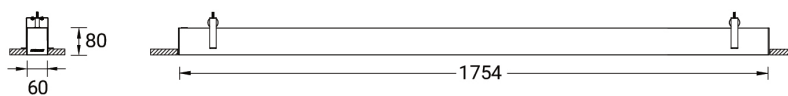

NYBRO 4 (NYB-80346)

Technical information

Material	Aluminium	Driver option	Integral control gear	CCT / CRI	RGBW40
Light source	228	Driver	Constant current (CC)	Dimming type	Bluetooth
Power	63 W	Input voltage	220-240 V 50/60 Hz	Product colours	Black, White, Matt Silver, Concrete - Urban, Softscape - Urban, Stone - Urban, Oak - Corten - Urban, Oak - Woodland, Walnut - Woodland, Pine - Woodland
Lumen	3000 lm	Optic	O, P		
Efficacy	48 lm/W	Optic value	Opal, Micro-prismatic		
				Weight	5.25 kg
				Operating temperature	-20 °C to 40 °C

NYB-80346