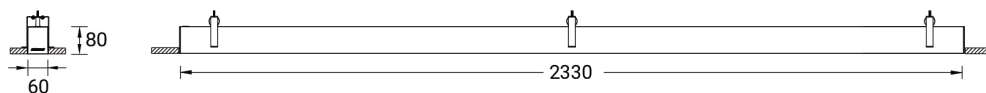

NYBRO 4 (NYB-80356)

Technical information

Material	Aluminium	Driver option	Integral control gear	CCT / CRI	RGBW40
Light source	384 LED	Driver	Constant current (CC)	Dimming type	Bluetooth
Power	84 W	Input voltage	220-240 V 50/60 Hz	Product colours	Black, White, Matt Silver, Concrete - Urban, Softscape - Urban, Stone - Urban, Corten - Urban, Oak - Woodland, Walnut - Woodland, Pine - Woodland
Lumen	4000 lm	Optic	O, P		
Efficacy	48 lm/W	Optic value	Opal, Micro-prismatic		
				Weight	6.75 kg
				Operating temperature	-20 °C to 40 °C

NYB-80356