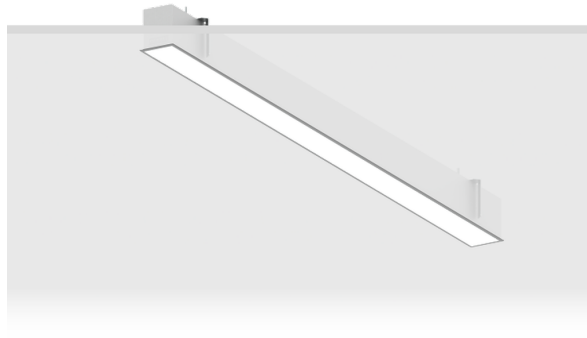

**NYBRO 4 (NYB-80356)**

**Product description**

Down - 60x80 mm - 2330 mm - Trimless - RGBW

**Luminaire Structure**

- Die-cast aluminium end-caps and extruded aluminium profile with powder coating
- Stainless steel fasteners in grade 316
- Stainless steel brackets and screws for mounting
- PMMA diffuser with Opal (UGR <19) and micro prismatic (UGR <13) options for better glare control