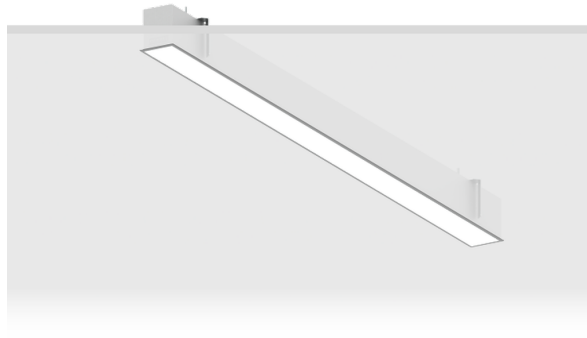

NYBRO 4 (NYB-80366)

Product description

Down - 60x80 mm - 2906 mm - Trimless - RGBW

Luminaire Structure

- Die-cast aluminium end-caps and extruded aluminium profile with powder coating
- Stainless steel fasteners in grade 316
- Stainless steel brackets and screws for mounting
- PMMA diffuser with Opal (UGR <19) and micro prismatic (UGR <13) options for better glare control