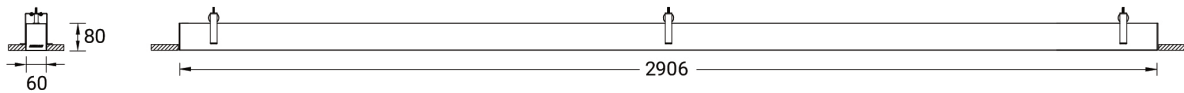

NYBRO 4 (NYB-80366)

Technical information

Material	Aluminium	Driver option	Integral control gear	CCT / CRI	RGBW40
Light source	480 LED	Driver	Constant current (CC)	Dimming type	Bluetooth
Power	105 W	Input voltage	220-240 V 50/60 Hz	Product colours	Black, White, Matt Silver, Concrete - Urban, Softscape - Urban, Stone - Urban, Corten - Urban, Oak - Woodland, Walnut - Woodland, Pine - Woodland
Lumen	5000 lm	Optic	O, P		
Efficacy	48 lm/W	Optic value	Opal, Micro-prismatic		
				Weight	8.75 kg
				Operating temperature	-20 °C to 40 °C

NYB-80366