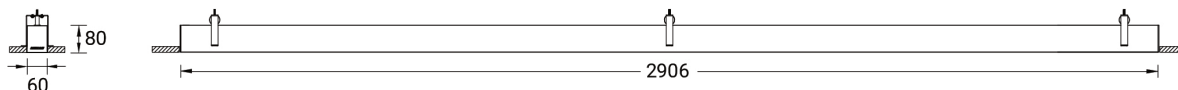

NYBRO 4 (NYB-80367)

Technical information

Material	Aluminium
Light source	480 LED
Power	105 W
Lumen	5000 lm
Efficacy	455 lm/W
Driver option	Integral control gear
Driver	Constant current (CC)

Input voltage	220-240 V 50/60 Hz
Optic	O, P
CCT / CRI	RGBW40
Bug	B1-U0-G0, B1-U0-G1
ULR	0%
ULOR	0%
CIE flux code n°3	96, 98

Dimming type	DMX, DMX/RDM
Product colours	Black, White, Matt Silver, Concrete - Urban, Softscape - Urban, Stone - Urban, Corten - Urban, Oak - Woodland, Walnut - Woodland, Pine - Woodland
Weight	8.75 kg
Operating temperature	-20 °C to 40 °C
Variants (DMX/RDM)	Compatible with EN/ IEC 60598-2-22: Suitable for emergency installations as central supply, non-maintained (Z0)

NYB-80367