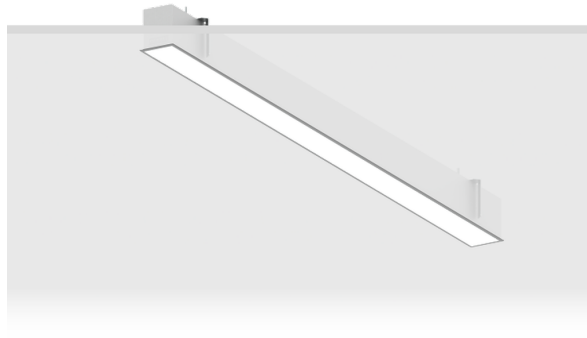

**NYBRO 4 (NYB-80367)**

**Product description**

Down - 60x80 mm - 2906 mm - Trimless - RGBW DMX

**Luminaire Structure**

- Die-cast aluminium end-caps and extruded aluminium profile with powder coating
- Stainless steel fasteners in grade 316
- Stainless steel brackets and screws for mounting
- PMMA diffuser with Opal (UGR <19) and micro prismatic (UGR <13) options for better glare control