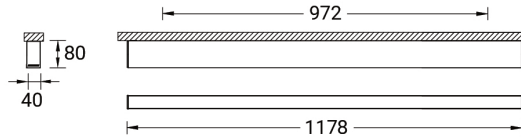

NYBRO 5 (NYB-80423)

Technical information

Material	Aluminium	Input voltage	220-240 V 50/60 Hz	Operating temperature	-20 °C to 40 °C
Light source	132 LED	Optic	O, P	MacAdam Ellipse	3 SDCM
Power	23 W	Optic value	Opal, Micro-prismatic	Lifetime L90B10 (hours)	> 23,000
Lumen	2190 lm	CCT / CRI	3000K CRI80, 4000K CRI80	Lifetime L80B10 (hours)	> 45,000
Efficacy	95 lm/W	Dimming type	DALI	Lifetime L80B50 (hours)	> 50,000
Driver option	Integral control gear	Product colours	Black, White, Matt Silver, Concrete - Urban, Softscape - Urban, Stone - Urban, Corten - Urban, Oak - Woodland, Walnut - Woodland, Pine - Woodland	Variants (DALI)	Compatible with EN/ IEC 60598-2-22: Suitable for emergency installations as central supply, non-maintained (Z0)
Driver	Constant current (CC)				
		Weight	2.97 kg		

NYB-80423