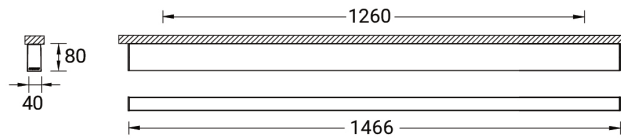

NYBRO 5 (NYB-80432)

Technical information

Material	Aluminium	Input voltage	220-240 V 50/60 Hz	Operating temperature	-20 °C to 40 °C
Light source	180 LED	Optic	O, P	MacAdam Ellipse	3 SDCM
Power	32 W	Optic value	Opal, Micro-prismatic	Lifetime L90B10 (hours)	> 23,000
Lumen	2469 - 2988 lm	CCT / CRI	3000K CRI80, 4000K CRI80	Lifetime L80B10 (hours)	> 45,000
Efficacy	77 - 93 lm/W	Dimming type	On/Off, 1-10V, DALI	Lifetime L80B50 (hours)	> 50,000
Driver option	Integral control gear	Product colours	Black, White, Matt Silver, Concrete - Urban, Softscape - Urban, Stone - Urban, Corten - Urban, Oak - Woodland, Walnut - Woodland, Pine - Woodland	Variants (1-10V, DALI)	Compatible with EN/ IEC 60598-2-22: Suitable for emergency installations as central supply, non-maintained (ZO)
Driver	Constant current (CC)				
		Weight	3.24 kg		

NYB-80432