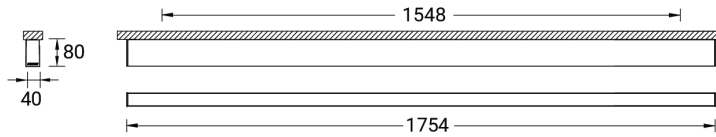

NYBRO 5 (NYB-80441)

Technical information

Material	Aluminium	Input voltage	220-240 V 50/60 Hz	Operating temperature	-20 °C to 40 °C
Light source	216 LED	Optic	O, P	MacAdam Ellipse	3 SDCM
Power	28 W	Optic value	Opal, Micro-prismatic	Lifetime L90B10 (hours)	> 23,000
Lumen	2228 - 2700 lm	CCT / CRI	3000K CRI80, 4000K CRI80	Lifetime L80B10 (hours)	> 45,000
Efficacy	80 - 96 lm/W	Dimming type	On/Off, 1-10V, DALI	Lifetime L80B50 (hours)	> 50,000
Driver option	Integral control gear	Product colours	Black, White, Matt Silver, Concrete - Urban, Softscape - Urban, Stone - Urban, Corten - Urban, Oak - Woodland, Walnut - Woodland, Pine - Woodland	Variants (1-10V, DALI)	Compatible with EN/ IEC 60598-2-22: Suitable for emergency installations as central supply, non-maintained (Z0)
Driver	Constant current (CC)				
		Weight	3.57 kg		

NYB-80441