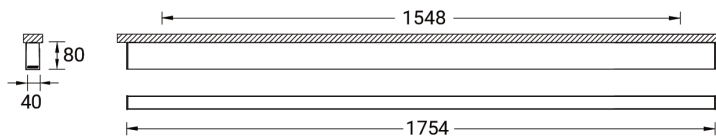

NYBRO 5 (NYB-80444)

Technical information

Material	Aluminium	Driver option	Integral control gear	Dimming type	DALI
Light source	216 LED	Driver	Constant current (CC)	Product colours	Black, White, Matt Silver, Concrete - Urban, Softscape - Urban, Stone - Urban, Corten - Urban, Oak - Woodland, Walnut - Woodland, Pine - Woodland
Power	38 W	Input voltage	220-240 V 50/60 Hz	Weight	4.27 kg
Lumen	3385 lm	Optic	O, P	Operating temperature	-20 °C to 40 °C
Efficacy	91 lm/W	CCT / CRI	TW (2700K - 6500K)	Variants (DALI)	Compatible with EN/ IEC 60598-2-22: Suitable for emergency installations as central supply, non-maintained (Z0)

NYB-80444