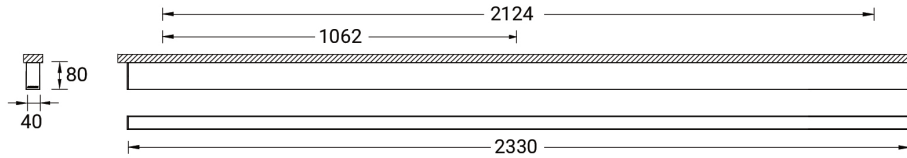

NYBRO 5 (NYB-80451)

Technical information

Material	Aluminium	Input voltage	220-240 V 50/60 Hz	Operating temperature	-20 °C to 40 °C
Light source	288 LED	Optic	O, P	MacAdam Ellipse	3 SDCM
Power	37 W	Optic value	Opal, Micro-prismatic	Lifetime L90B10 (hours)	> 23,000
Lumen	2970 - 3600 lm	CCT / CRI	3000K CRI80, 4000K CRI80	Lifetime L80B10 (hours)	> 45,000
Efficacy	80 - 97 lm/W	Dimming type	On/Off, 1-10V, DALI	Lifetime L80B50 (hours)	> 50,000
Driver option	Integral control gear	Product colours	Black, White, Matt Silver, Concrete - Urban, Softscape - Urban, Stone - Urban, Corten - Urban, Oak - Woodland, Walnut - Woodland, Pine - Woodland	Variants (On/Off, 1-10V, DALI)	Compatible with EN/ IEC 60598-2-22: Suitable for emergency installations as central supply, non-maintained (Z0)
Driver	Constant current (CC)				
		Weight	4.80 kg		

NYB-80451