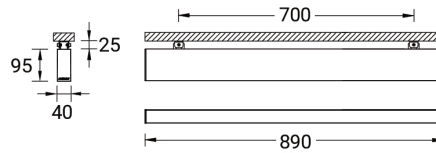

NYBRO 5 (NYB-80512)

Technical information

Material	Aluminium
Light source	108 & 96 LED
Power	39 W
Lumen	3717 - 4102 lm
Efficacy	95 - 105 lm/W
Driver option	Integral control gear
Driver	Constant current (CC)
Input voltage	220-240 V 50/60 Hz

Optic	O, P
Optic value	Opal, Micro-prismatic
Optic (2nd)	O
Optic (2nd) value	Opal
CCT / CRI	3000K CRI80, 4000K CRI80
Dimming type	On/Off, 1-10V, DALI
Product colours	Black, White, Matt Silver, Concrete - Urban, Softscape - Urban, Stone - Urban, Corten - Urban, Oak - Woodland, Walnut - Woodland, Pine - Woodland
Weight	3.15 kg

Operating temperature	-20 °C to 40 °C
MacAdam Ellipse	3 SDCM
Lifetime L90B10 (hours)	> 23,000
Lifetime L80B10 (hours)	> 45,000
Lifetime L80B50 (hours)	> 50,000
Variants (1-10V, DALI)	Compatible with EN/ IEC 60598-2-22: Suitable for emergency installations as central supply, non-maintained (Z0)

NYB-80512