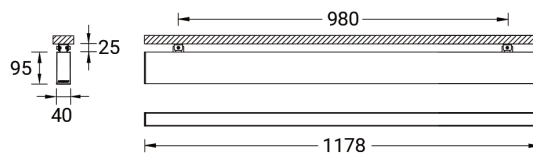

NYBRO 5 (NYB-80521)

Technical information

Material	Aluminium	Optic	O, P	Operating temperature	-20 °C to 40 °C
Light source	144 & 132 LED	Optic value	Opal, Micro-prismatic	MacAdam Ellipse	3 SDCM
Power	39 W	Optic (2nd)	O	Lifetime L90B10 (hours)	> 23,000
Lumen	3723 - 4113 lm	Optic (2nd) value	Opal	Lifetime L80B10 (hours)	> 45,000
Efficacy	95 - 105 lm/W	CCT / CRI	3000K CRI80, 4000K CRI80	Lifetime L80B50 (hours)	> 50,000
Driver option	Integral control gear	Dimming type	On/Off, 1-10V, DALI	Variants (1-10V, DALI)	Compatible with EN/ IEC 60598-2-22: Suitable for emergency installations as central supply, non-maintained (Z0)
Driver	Constant current (CC)	Product colours	Black, White, Matt Silver, Concrete - Urban, Softscape - Urban, Stone - Urban, Corten - Urban, Oak - Woodland, Walnut - Woodland, Pine - Woodland		
Input voltage	220-240 V 50/60 Hz	Weight	3.73 kg		

NYB-80521