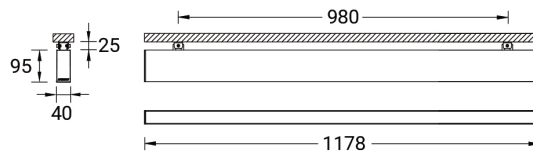

NYBRO 5 (NYB-80522)

Technical information

Material	Aluminium	Optic	O, P	Operating temperature	-20 °C to 40 °C
Light source	144 & 132 LED	Optic value	Opal, Micro-prismatic	MacAdam Ellipse	3 SDCM
Power	50 W	Optic (2nd)	O	Lifetime L90B10 (hours)	> 23,000
Lumen	4957 - 5470 lm	Optic (2nd) value	Opal	Lifetime L80B10 (hours)	> 45,000
Efficacy	99 - 109 lm/W	CCT / CRI	3000K CRI80, 4000K CRI80	Lifetime L80B50 (hours)	> 50,000
Driver option	Integral control gear	Dimming type	On/Off, 1-10V, DALI	Variants (1-10V, DALI)	Compatible with EN/ IEC 60598-2-22: Suitable for emergency installations as central supply, non-maintained (Z0)
Driver	Constant current (CC)	Product colours	Black, White, Matt Silver, Concrete - Urban, Softscape - Urban, Stone - Urban, Corten - Urban, Oak - Woodland, Walnut - Woodland, Pine - Woodland		
Input voltage	220-240 V 50/60 Hz	Weight	3.73 kg		

NYB-80522