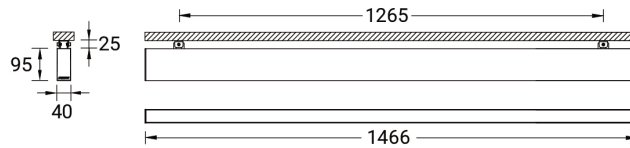

NYBRO 5 (NYB-80532)

Technical information

Material	Aluminium	Optic	O, P	Operating temperature	-20 °C to 40 °C
Light source	180 & 168 LED	Optic value	Opal, Micro-prismatic	MacAdam Ellipse	3 SDCM
Power	63 W	Optic (2nd)	O	Lifetime L90B10 (hours)	> 23,000
Lumen	6196 - 6837 lm	Optic (2nd) value	Opal	Lifetime L80B10 (hours)	> 45,000
Efficacy	98 - 109 lm/W	CCT / CRI	3000K CRI80, 4000K CRI80	Lifetime L80B50 (hours)	> 50,000
Driver option	Integral control gear	Dimming type	On/Off, 1-10V, DALI	Variants (1-10V, DALI)	Compatible with EN/ IEC 60598-2-22: Suitable for emergency installations as central supply, non-maintained (Z0)
Driver	Constant current (CC)	Product colours	Black, White, Matt Silver, Concrete - Urban, Softscape - Urban, Stone - Urban, Corten - Urban, Oak - Woodland, Walnut - Woodland, Pine - Woodland		
Input voltage	220-240 V 50/60 Hz	Weight	4.42 kg		

NYB-80532