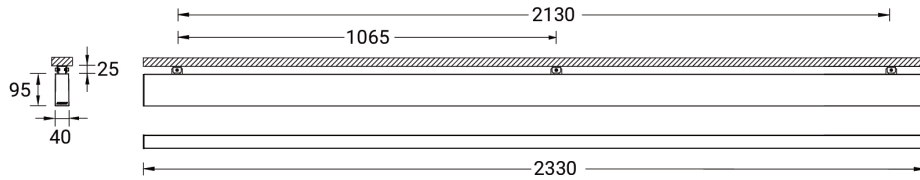

NYBRO 5 (NYB-80552)

Technical information

Material	Aluminium
Light source	288 & 276 LED
Power	100 W
Lumen	9913 - 10939 lm
Efficacy	99 - 109 lm/W
Driver option	Integral control gear
Driver	Constant current (CC)
Input voltage	220-240 V 50/60 Hz

Optic	O, P
Optic value	Opal, Micro-prismatic
Optic (2nd)	O
Optic (2nd) value	Opal
CCT / CRI	3000K CRI80, 4000K CRI80
Dimming type	On/Off, 1-10V, DALI
Product colours	Black, White, Matt Silver, Concrete - Urban, Softscape - Urban, Stone - Urban, Corten - Urban, Oak - Woodland, Walnut - Woodland, Pine - Woodland
Weight	6.32 kg

Operating temperature	-20 °C to 40 °C
MacAdam Ellipse	3 SDCM
Lifetime L90B10 (hours)	> 23,000
Lifetime L80B10 (hours)	> 45,000
Lifetime L80B50 (hours)	> 50,000
Variants (On/Off, 1-10V, DALI)	Compatible with EN/ IEC 60598-2-22: Suitable for emergency installations as central supply, non-maintained (Z0)

NYB-80552

Accessories