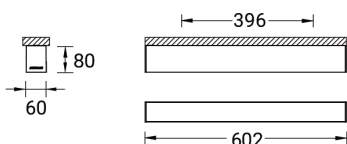

NYBRO 6 (NYB-80601)

Technical information

Material	Aluminium
Light source	72 LED
Power	11 W
Lumen	915 - 1147 lm
Efficacy	83 - 104 lm/W
Driver option	Integral control gear
Driver	Constant current (CC)

Input voltage	220-240 V 50/60 Hz
Optic	O, P
Optic value	Opal, Micro-prismatic
CCT / CRI	3000K CRI80, 4000K CRI80
Dimming type	On/Off, 1-10V, DALI
Product colours	Black, White, Matt Silver, Concrete - Urban, Softscape - Urban, Stone - Urban, Corten - Urban, Oak - Woodland, Walnut - Woodland, Pine - Woodland
Weight	2.17 kg

Operating temperature	-20 °C to 40 °C
MacAdam Ellipse	3 SDCM
Lifetime L90B10 (hours)	> 23,000
Lifetime L80B10 (hours)	> 45,000
Lifetime L80B50 (hours)	> 50,000
Variants (On/Off, 1-10V, DALI)	Compatible with EN/ IEC 60598-2-22: Suitable for emergency installations as central supply, non-maintained (Z0)

NYB-80601