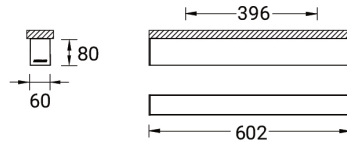

NYBRO 6 (NYB-80602)

Technical information

Material	Aluminium
Light source	72 LED
Power	14 W
Lumen	1215 - 1527 lm
Efficacy	87 - 109 lm/W
Driver option	Integral control gear
Driver	Constant current (CC)

Input voltage	220-240 V 50/60 Hz
Optic	O, P
Optic value	Opal, Micro-prismatic
CCT / CRI	3000K CRI80, 4000K CRI80
Dimming type	On/Off, 1-10V, DALI
Product colours	Black, White, Matt Silver, Concrete - Urban, Softscape - Urban, Stone - Urban, Corten - Urban, Oak - Woodland, Walnut - Woodland, Pine - Woodland
Weight	2.17 kg

Operating temperature	-20 °C to 40 °C
MacAdam Ellipse	3 SDCM
Lifetime L90B10 (hours)	> 23,000
Lifetime L80B10 (hours)	> 45,000
Lifetime L80B50 (hours)	> 50,000
Variants (On/Off, 1-10V, DALI)	Compatible with EN/ IEC 60598-2-22: Suitable for emergency installations as central supply, non-maintained (Z0)

NYB-80602