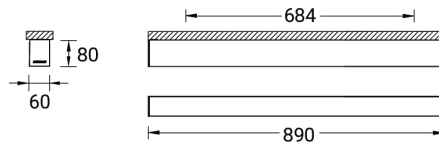

NYBRO 6 (NYB-80612)

Technical information

Material	Aluminium
Light source	108 LED
Power	19 W
Lumen	1822 - 2291 lm
Efficacy	96 - 121 lm/W
Driver option	Integral control gear
Driver	Constant current (CC)

Input voltage	220-240 V 50/60 Hz
Optic	O, P
Optic value	Opal, Micro-prismatic
CCT / CRI	3000K CRI80, 4000K CRI80
Dimming type	On/Off, 1-10V, DALI
Product colours	Black, White, Matt Silver, Concrete - Urban, Softscape - Urban, Stone - Urban, Corten - Urban, Oak - Woodland, Walnut - Woodland, Pine - Woodland
Weight	2.90 kg

Operating temperature	-20 °C to 40 °C
MacAdam Ellipse	3 SDCM
Lifetime L90B10 (hours)	> 23,000
Lifetime L80B10 (hours)	> 45,000
Lifetime L80B50 (hours)	> 50,000
Variants (1-10V, DALI)	Compatible with EN/ IEC 60598-2-22: Suitable for emergency installations as central supply, non-maintained (Z0)

NYB-80612