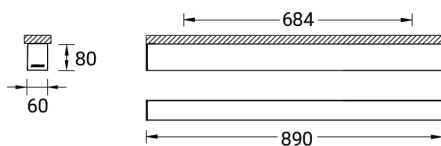

NYBRO 6 (NYB-80613)

Technical information

Material	Aluminium	Driver	Constant current (CC)	Product colours	Black, White, Matt Silver, Concrete - Urban, Softscape - Urban, Stone - Urban, Corten - Urban, Oak - Woodland, Walnut - Woodland, Pine - Woodland
Light source	108 LED	Input voltage	220-240 V 50/60 Hz		
Power	29 W	Optic	O, P	Weight	2.90 kg
Lumen	2515 - 3161 lm	Optic value	Opal, Micro-prismatic		
Efficacy	87 - 109 lm/W	CCT / CRI	3000K CRI80, 4000K CRI80	Operating temperature	-20 °C to 40 °C
Driver option	Integral control gear	Dimming type	On/Off, 1-10V, DALI		
				Variants (On/Off, 1-10V, DALI)	Compatible with EN/ IEC 60598-2-22: Suitable for emergency installations as central supply, non-maintained (Z0)

NYB-80613