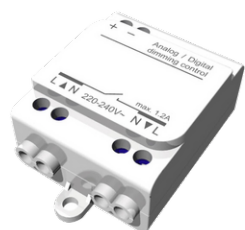

**NYBRO 6 (NYB-80613)**

**Product description**

Down - 60x80 mm - 890 mm

**Luminaire Structure**

- Die-cast aluminium end-caps and extruded aluminium profile with powder coating
- Stainless steel fasteners in grade 316
- Steel brackets for ceiling down mounting option
- PMMA diffuser with Opal (UGR <19) and micro prismatic (UGR <13) options for better glare control

SW01 - Oak - Woodland    SW02 - Walnut - Woodland    SW03 - Pine - Woodland

**NYBRO 6 (NYB-80613)**

**Technical information**

<b>Material</b>	Aluminium	<b>Driver</b>	Constant current (CC)	<b>Product colours</b>	Black, White, Matt Silver, Concrete - Urban, Softscape - Urban, Stone - Urban, Corten - Urban, Oak - Woodland, Walnut - Woodland, Pine - Woodland
<b>Light source</b>	108 LED	<b>Input voltage</b>	220-240 V 50/60 Hz		
<b>Power</b>	29 W	<b>Optic</b>	O, P	<b>Weight</b>	2.90 kg
<b>Lumen</b>	2515 - 3161 lm	<b>Optic value</b>	Opal, Micro-prismatic		
<b>Efficacy</b>	87 - 109 lm/W	<b>CCT / CRI</b>	3000K CRI80, 4000K CRI80	<b>Operating temperature</b>	-20 °C to 40 °C
<b>Driver option</b>	Integral control gear	<b>Dimming type</b>	On/Off, 1-10V, DALI		
				<b>Variants (On/Off, 1-10V, DALI)</b>	Compatible with EN/ IEC 60598-2-22: Suitable for emergency installations as central supply, non-maintained (Z0)

NYB-80613

**Accessories**

Ceiling-mounting bracket  
**A81281**

Wireless bluetooth converter  
**A90291**

Xpress wireless switch  
**A90591**

Continuous-coupler bracket  
(60/70 mm Down & 60 mm Down & Up profile)  
**A81581**