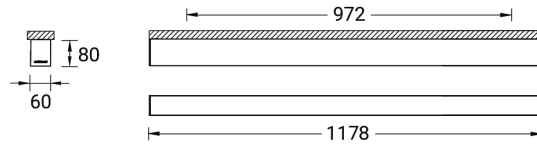

NYBRO 6 (NYB-80624)

Technical information

Material	Aluminium	Input voltage	220-240 V 50/60 Hz	Operating temperature	-20 °C to 40 °C
Light source	132 LED	Optic	O, P	MacAdam Ellipse	3 SDCM
Power	35 W	Optic value	Opal, Micro-prismatic	Lifetime L90B10 (hours)	> 23,000
Lumen	4000 lm	CCT / CRI	3000K CRI80, 4000K CRI80	Lifetime L80B10 (hours)	> 45,000
Efficacy	114 lm/W	Dimming type	DALI	Lifetime L80B50 (hours)	> 50,000
Driver option	Integral control gear	Product colours	Black, White, Matt Silver, Concrete - Urban, Softscape - Urban, Stone - Urban, Corten - Urban, Oak - Woodland, Walnut - Woodland, Pine - Woodland	Variants (DALI)	Compatible with EN/ IEC 60598-2-22: Suitable for emergency installations as central supply, non-maintained (Z0)
Driver	Constant current (CC)				
		Weight	3.89 kg		

NYB-80624