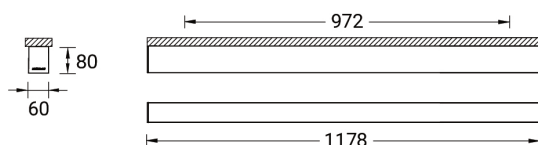

NYBRO 6 (NYB-80625)

Technical information

Material	Aluminium
Light source	144 LED
Power	37 W
Lumen	2390 lm
Efficacy	57 lm/W
Driver option	Integral control gear
Driver	Constant current (CC)

Input voltage	220-240 V 50/60 Hz
Optic	O, P
CCT / CRI	TW (2700K - 6500K)
Dimming type	DALI
Product colours	Black, White, Matt Silver, Concrete - Urban, Softscape - Urban, Stone - Urban, Corten - Urban, Oak - Woodland, Walnut - Woodland, Pine - Woodland
Weight	3.64 kg
Operating temperature	-20 °C to 40 °C

MacAdam Ellipse	3 SDCM
Lifetime L90B10 (hours)	> 23,000
Lifetime L80B10 (hours)	> 45,000
Lifetime L80B50 (hours)	> 50,000
Variants (DALI)	Compatible with EN/ IEC 60598-2-22: Suitable for emergency installations as central supply, non-maintained (Z0)

NYB-80625