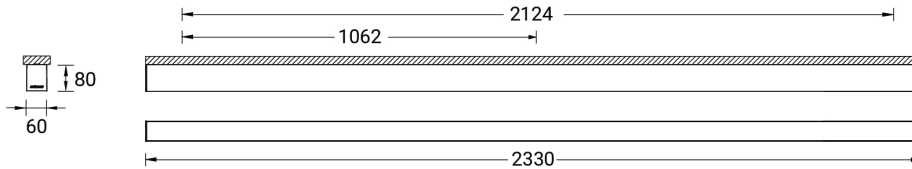

NYBRO 6 (NYB-80651)

Technical information

Material	Aluminium
Light source	288 LED
Power	37 W
Lumen	3657 - 4587 lm
Efficacy	99 - 124 lm/W
Driver option	Integral control gear
Driver	Constant current (CC)

Input voltage	220-240 V 50/60 Hz
Optic	O, P
Optic value	Opal, Micro-prismatic
CCT / CRI	3000K CRI80, 4000K CRI80
Dimming type	On/Off, 1-10V, DALI
Product colours	Black, White, Matt Silver, Concrete - Urban, Softscape - Urban, Stone - Urban, Corten - Urban, Oak - Woodland, Walnut - Woodland, Pine - Woodland
Weight	6.61 kg

Operating temperature	-20 °C to 40 °C
MacAdam Ellipse	3 SDCM
Lifetime L90B10 (hours)	> 23,000
Lifetime L80B10 (hours)	> 45,000
Lifetime L80B50 (hours)	> 50,000
Variants (On/Off, 1-10V, DALI)	Compatible with EN/ IEC 60598-2-22: Suitable for emergency installations as central supply, non-maintained (Z0)

NYB-80651

Accessories