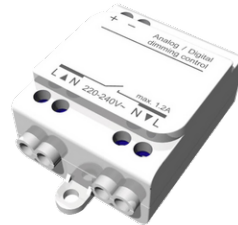

NYBRO 6 (NYB-80651)

Product description

Down - 60x80 mm - 2330 mm

Luminaire Structure

- Die-cast aluminium end-caps and extruded aluminium profile with powder coating
- Stainless steel fasteners in grade 316
- Steel brackets for ceiling down mounting option
- PMMA diffuser with Opal (UGR <19) and micro prismatic (UGR <13) options for better glare control

NYB-80651

Accessories

Ceiling-mounting bracket
A81281

Nicolaudie - STICK-KE1
A60791

Wireless bluetooth converter
A90291

Xpress wireless switch
A90591

Continuous-coupler bracket
(60/70 mm Down & 60 mm
Down & Up profile)
A81581

Emergency module - 250V -
BASIC
EM250V-BA

Emergency module - 250V -
PRO-DALI
EM250V-DA

Emergency module - 250V -
SELF-TEST
EM250V-ST

NYBRO 6 (NYB-80651)

DALI Control System
Control-DALI