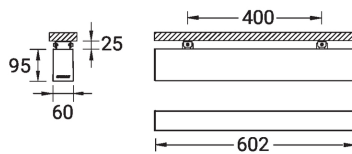

NYBRO 6 (NYB-80702)

Technical information

Material	Aluminium
Light source	72 & 60 LED
Power	39 W
Lumen	3974 - 4480 lm
Efficacy	102 - 115 lm/W
Driver option	Integral control gear
Driver	Constant current (CC)
Input voltage	220-240 V 50/60 Hz

Optic	O, P
Optic value	Opal, Micro-prismatic
Optic (2nd)	O
Optic (2nd) value	Opal
CCT / CRI	3000K CRI80, 4000K CRI80
Dimming type	On/Off, DALI
Product colours	Black, White, Matt Silver, Concrete - Urban, Softscape - Urban, Stone - Urban, Corten - Urban, Oak - Woodland, Walnut - Woodland, Pine - Woodland
Weight	3.1 kg

Operating temperature	-20 °C to 40 °C
MacAdam Ellipse	3 SDCM
Lifetime L90B10 (hours)	> 23,000
Lifetime L80B10 (hours)	> 45,000
Lifetime L80B50 (hours)	> 50,000
Variants (On/Off, DALI)	Compatible with EN/ IEC 60598-2-22: Suitable for emergency installations as central supply, non-maintained (Z0)

NYB-80702