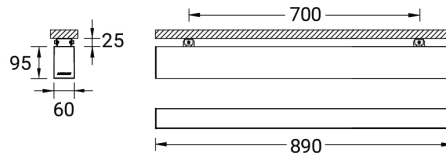

NYBRO 6 (NYB-80712)

Technical information

Material	Aluminium	Driver	Constant current (CC)	CCT / CRI	3000K CRI80, 4000K CRI80
Light source	108 & 96 LED	Input voltage	220-240 V 50/60 Hz	Dimming type	On/Off, 1-10V, DALI
Power	55 W	Optic	O, P	Product colours	Black, White, Matt Silver, Concrete - Urban, Softscape - Urban, Stone - Urban, Corten - Urban, Oak - Woodland, Walnut - Woodland, Pine - Woodland
Lumen	5961 - 6721 lm	Optic value	Opal, Micro-prismatic		
Efficacy	108 - 122 lm/W	Optic (2nd)	O		
Driver option	Integral control gear	Optic (2nd) value	Opal	Weight	4.00 kg
				Operating temperature	-20 °C to 40 °C
				Variants (On/Off, 1-10V, DALI)	Compatible with EN/ IEC 60598-2-22: Suitable for emergency installations as central supply, non-maintained (Z0)

NYB-80712