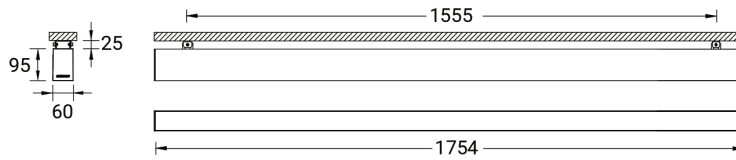

NYBRO 6 (NYB-80743)

Technical information

Material	Aluminium	Optic	O, P	Operating temperature	-20 °C to 40 °C	
Light source	204 & 204 LED	Optic value	Opal, Micro-prismatic	MacAdam Ellipse	3 SDCM	
Power	108 W	Optic (2nd)	0	Lifetime L90B10 (hours)	> 23,000	
Lumen	13242 lm	Optic (2nd) value	Opal	Lifetime L80B10 (hours)	> 45,000	
Efficacy	123 lm/W	CCT / CRI	3000K CRI80, 4000K CRI80	Lifetime L80B50 (hours)	> 50,000	
Driver option	Integral control gear	Dimming type	DALI	Variants (DALI)	Compatible with EN/ IEC 60598-2-22: Suitable for emergency installations as central supply, non-maintained (Z0)	
Driver	Constant current (CC)	Product colours	Black, White, Matt Silver, Concrete - Urban, Softscape - Urban, Stone - Urban, Corten - Urban, Oak - Woodland, Walnut - Woodland, Pine - Woodland			
Input voltage	220-240 V 50/60 Hz		Weight			6.85 kg

NYB-80743