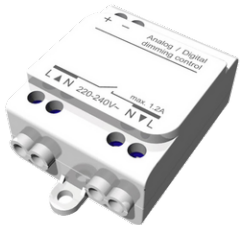

Accessories

Wireless bluetooth converter
A90291