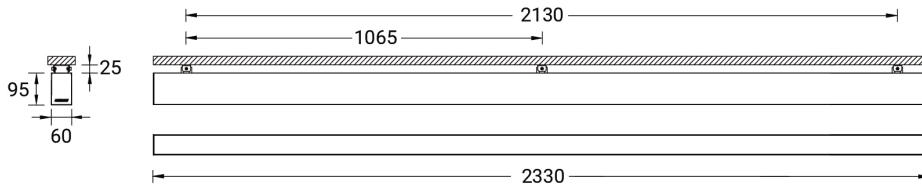

NYBRO 6 (NYB-80752)

Technical information

Material	Aluminium
Light source	288 & 276 LED
Power	148 W
Lumen	15896 - 17921 lm
Efficacy	107 - 121 lm/W
Driver option	Integral control gear
Driver	Constant current (CC)
Input voltage	220-240 V 50/60 Hz

Optic	O, P
Optic value	Opal, Micro-prismatic
Optic (2nd)	O
Optic (2nd) value	Opal
CCT / CRI	3000K CRI80, 4000K CRI80
Dimming type	On/Off, 1-10V, DALI
Product colours	Black, White, Matt Silver, Concrete - Urban, Softscape - Urban, Stone - Urban, Corten - Urban, Oak - Woodland, Walnut - Woodland, Pine - Woodland
Weight	8.50 kg

Operating temperature	-20 °C to 40 °C
MacAdam Ellipse	3 SDCM
Lifetime L90B10 (hours)	> 23,000
Lifetime L80B10 (hours)	> 45,000
Lifetime L80B50 (hours)	> 50,000
Variants (On/Off, 1-10V, DALI)	Compatible with EN/ IEC 60598-2-22: Suitable for emergency installations as central supply, non-maintained (Z0)

NYB-80752