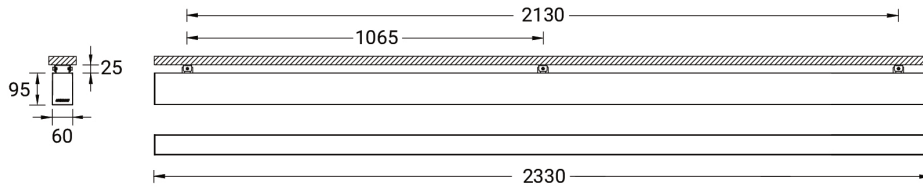

NYBRO 6 (NYB-80753)

Technical information

Material	Aluminium	Optic	O, P	Operating temperature	-20 °C to 40 °C	
Light source	276 & 276 LED	Optic value	Opal, Micro-prismatic	MacAdam Ellipse	3 SDCM	
Power	146 W	Optic (2nd)	O	Lifetime L90B10 (hours)	> 23,000	
Lumen	17721 lm	Optic (2nd) value	Opal	Lifetime L80B10 (hours)	> 45,000	
Efficacy	121 lm/W	CCT / CRI	3000K CRI80, 4000K CRI80	Lifetime L80B50 (hours)	> 50,000	
Driver option	Integral control gear	Dimming type	DALI	Variants (DALI)	Compatible with EN/ IEC 60598-2-22: Suitable for emergency installations as central supply, non-maintained (Z0)	
Driver	Constant current (CC)	Product colours	Black, White, Matt Silver, Concrete - Urban, Softscape - Urban, Stone - Urban, Corten - Urban, Oak - Woodland, Walnut - Woodland, Pine - Woodland			
Input voltage	220-240 V 50/60 Hz		Weight			8.75 kg

NYB-80753