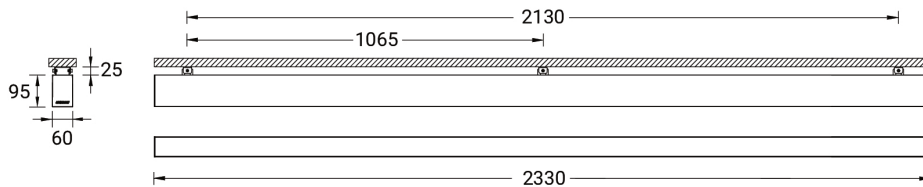

NYBRO 6 (NYB-80754)

Technical information

Material	Aluminium
Light source	288 & 276 LED
Power	124 W
Lumen	13242 lm
Efficacy	107 lm/W
Driver option	Integral control gear
Driver	Constant current (CC)

Input voltage	220-240 V 50/60 Hz
Optic	O, P
Optic value	Opal, Micro-prismatic
CCT / CRI	TW (2700K - 6500K)
Dimming type	DALI
Product colours	Black, White, Matt Silver, Concrete - Urban, Softscape - Urban, Stone - Urban, Corten - Urban, Oak - Woodland, Walnut - Woodland, Pine - Woodland
Weight	9.50 kg

Operating temperature	-20 °C to 40 °C
MacAdam Ellipse	3 SDCM
Lifetime L90B10 (hours)	> 23,000
Lifetime L80B10 (hours)	> 45,000
Lifetime L80B50 (hours)	> 50,000
Variants (DALI)	Compatible with EN/ IEC 60598-2-22: Suitable for emergency installations as central supply, non-maintained (Z0)

NYB-80754

Accessories