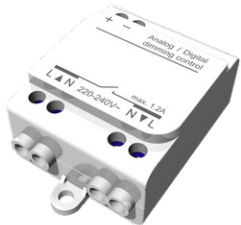

NYBRO 6 (NYB-80761)

Product description

Down (Optic) & Up (Optic 2nd) - 60x95 mm - 2906 mm

Luminaire Structure

- Die-cast aluminium end-caps and extruded aluminium profile with powder coating
- Stainless steel fasteners in grade 316
- Steel brackets for ceiling down mounting option
- PMMA diffuser with Opal (UGR <19) and micro prismatic (UGR <13) options for better glare control

SW01 - Oak - Woodland SW02 - Walnut - Woodland SW03 - Pine - Woodland

NYBRO 6 (NYB-80761)

Technical information

Material	Aluminium	Optic	O, P	Operating temperature	-20 °C to 40 °C
Light source	360 & 348 LED	Optic value	Opal, Micro-prismatic	MacAdam Ellipse	3 SDCM
Power	124 W	Optic (2nd)	O	Lifetime L90B10 (hours)	> 23,000
Lumen	14365 - 16205 lm	Optic (2nd) value	Opal	Lifetime L80B10 (hours)	> 45,000
Efficacy	116 - 131 lm/W	CCT / CRI	3000K CRI80, 4000K CRI80	Lifetime L80B50 (hours)	> 50,000
Driver option	Integral control gear	Dimming type	On/Off, DALI	Variants (On/Off, DALI)	Compatible with EN/ IEC 60598-2-22: Suitable for emergency installations as central supply, non-maintained (Z0)
Driver	Constant current (CC)	Product colours	Black, White, Matt Silver, Concrete - Urban, Softscape - Urban, Stone - Urban, Corten - Urban, Oak - Woodland, Walnut - Woodland, Pine - Woodland		
Input voltage	220-240 V 50/60 Hz	Weight	10.28 kg		

NYB-80761

Accessories

Wireless bluetooth converter
A90291

Xpress wireless switch
A90591

Continuous-coupler bracket
(60/70 mm Down & 60 mm Down & Up profile)
A81581

DALI Control System
Control-DALI