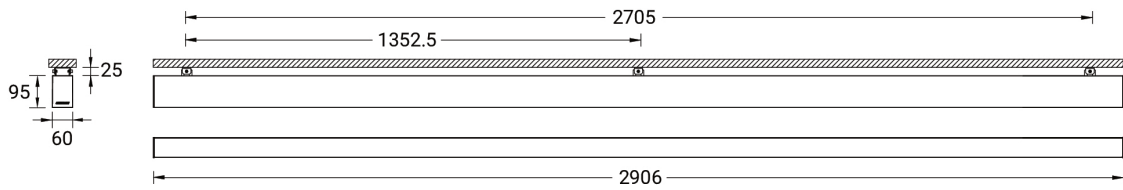

NYBRO 6 (NYB-80761)

Technical information

Material	Aluminium	Optic	O, P	Operating temperature	-20 °C to 40 °C
Light source	360 & 348 LED	Optic value	Opal, Micro-prismatic	MacAdam Ellipse	3 SDCM
Power	124 W	Optic (2nd)	O	Lifetime L90B10 (hours)	> 23,000
Lumen	14365 - 16205 lm	Optic (2nd) value	Opal	Lifetime L80B10 (hours)	> 45,000
Efficacy	116 - 131 lm/W	CCT / CRI	3000K CRI80, 4000K CRI80	Lifetime L80B50 (hours)	> 50,000
Driver option	Integral control gear	Dimming type	On/Off, DALI	Variants (On/Off, DALI)	Compatible with EN/ IEC 60598-2-22: Suitable for emergency installations as central supply, non-maintained (Z0)
Driver	Constant current (CC)	Product colours	Black, White, Matt Silver, Concrete - Urban, Softscape - Urban, Stone - Urban, Corten - Urban, Oak - Woodland, Walnut - Woodland, Pine - Woodland		
Input voltage	220-240 V 50/60 Hz	Weight	10.28 kg		

NYB-80761