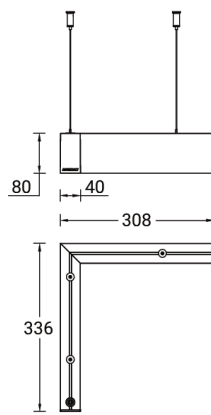

NYBRO 13 (NYB-80772-PE)

Technical information

Material	Aluminium	Input voltage	220-240 V 50/60 Hz	Operating temperature	-20 °C to 40 °C
Light source	72 LED	Optic	O, P	MacAdam Ellipse	3 SDCM
Power	14 W	Optic value	Opal, Micro-prismatic	Lifetime L90B10 (hours)	> 23,000
Lumen	987 - 1195 lm	CCT / CRI	3000K CRI80, 4000K CRI80	Lifetime L80B10 (hours)	> 45,000
Efficacy	71 - 85 lm/W	Dimming type	On/Off, DALI	Lifetime L80B50 (hours)	> 50,000
Driver option	Integral control gear	Product colours	Black, White, Matt Silver, Concrete - Urban, Softscape - Urban, Stone - Urban, Corten - Urban, Oak - Woodland, Walnut - Woodland, Pine - Woodland	Variants (On/Off, DALI)	Compatible with EN/ IEC 60598-2-22: Suitable for emergency installations as central supply, non-maintained (Z0)
Driver	Constant current (CC)				
		Weight	1.82 kg.		

NYB-80772-PE