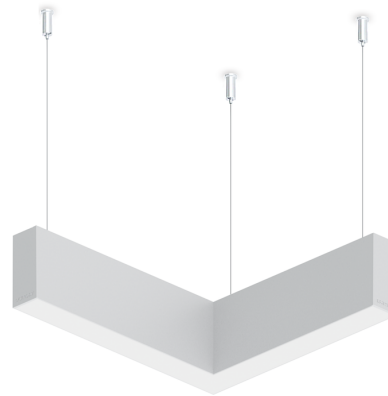

NYBRO 13 (NYB-80772-PE)

Product description

Down - L90° - 40x80 mm - 336 mm

Luminaire Structure

- Die-cast aluminium end-caps and extruded aluminium profile with powder coating
- Cut the connection angle according to the shape
- Stainless steel fasteners in grade 316
- Stainless steel, adjustable, suspension (1.5 m) complete with electrical wires in white for mounting

- PMMA diffuser with Opal (UGR <19) and micro prismatic (UGR <13) options for better glare control
- Up and down light distribution options
- Passive thermal management
- Integral control gear

- Wireless control available through Bluetooth connection
- Daylight and occupancy sensor options

Optic

P

Product colour

01 - Black (RAL 9011) 03 - White (RAL 9003) 05 - Matt Silver (RAL 9006)

Special finishes upon request

SU01 - Concrete - Urban SU02 - Softscape - Urban SU03 - Stone - Urban SU04 - Corten - Urban