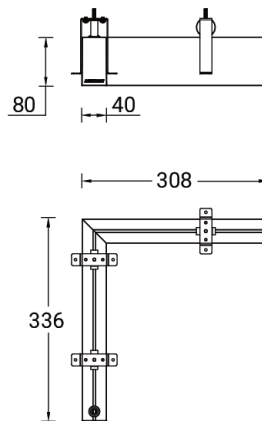

NYBRO 11 (NYB-80772-RE)

Technical information

Material	Aluminium
Light source	72 LED
Power	14 W
Lumen	987 - 1195 lm
Efficacy	71 - 85 lm/W
Driver option	Integral control gear
Driver	Constant current (CC)

Input voltage	220-240 V 50/60 Hz
Optic	O, P
Optic value	Opal, Micro-prismatic
CCT / CRI	3000K CRI80, 4000K CRI80
Dimming type	On/Off, DALI
Product colours	Black, White, Matt Silver, Concrete - Urban, Softscape - Urban, Stone - Urban, Corten - Urban, Oak - Woodland, Walnut - Woodland, Pine - Woodland
Weight	1.82 kg.

Operating temperature	-20 °C to 40 °C
MacAdam Ellipse	3 SDCM
Lifetime L90B10 (hours)	> 23,000
Lifetime L80B10 (hours)	> 45,000
Lifetime L80B50 (hours)	> 50,000
Variants (On/Off, DALI)	Compatible with EN/ IEC 60598-2-22: Suitable for emergency installations as central supply, non-maintained (ZO)

NYB-80772-RE