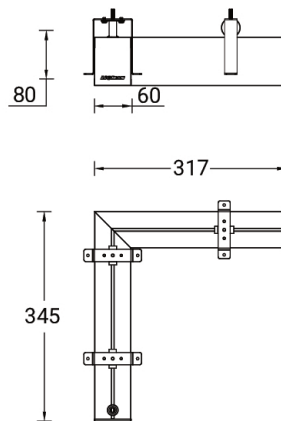

**NYBRO 11 (NYB-80792-RE)**

**Product description**

Down - L90° - 60x80 mm - 345 mm - Trimless

**Luminaire Structure**

- Die-cast aluminium end-caps and extruded aluminium profile with powder coating
- Cut the connection angle according to the shape
- Stainless steel fasteners in grade 316
- Stainless steel brackets and screws for mounting

NYB-80792-RE

**Accessories**

Trimless-recessed mounting bracket (60 mm Down profile)  
**A82581**

Continuous-coupler bracket (60/70 mm Down & 60 mm Down & Up profile)  
**A81581**

DALI Control System  
**Control-DALI**