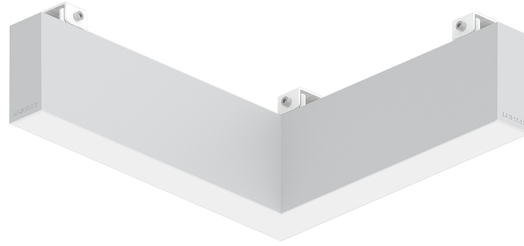

**NYBRO 12 (NYB-80792-SU)**

**Product description**

Down - L90° - 60x80 mm - 345 mm

**Luminaire Structure**

- Die-cast aluminium end-caps and extruded aluminium profile with powder coating
- Stainless steel fasteners in grade 316
- Stainless steel brackets and screws for mounting

- PMMA diffuser with Opal (UGR <19) and micro prismatic (UGR <13) options for better glare control
- Up and down light distribution options
- Passive thermal management

- Integral control gear
- Wireless control available through Bluetooth connection
- Daylight and occupancy sensor options

**Optic**

P

**Product colour**

01 - Black (RAL 9011)    03 - White (RAL 9003)    05 - Matt Silver (RAL 9006)

**Special finishes upon request**

SU01 - Concrete - Urban    SU02 - Softscape - Urban    SU03 - Stone - Urban    SU04 - Corten - Urban

SW01 - Oak - Woodland    SW02 - Walnut - Woodland    SW03 - Pine - Woodland

**NYBRO 12 (NYB-80792-SU)**

**Technical information**

<b>Material</b>	Aluminium
<b>Light source</b>	72 LED
<b>Power</b>	14 W
<b>Lumen</b>	1215 - 1527 lm
<b>Efficacy</b>	87 - 109 lm/W
<b>Driver option</b>	Integral control gear
<b>Driver</b>	Constant current (CC)