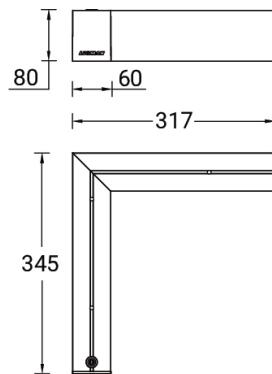

NYBRO 12 (NYB-80792-SU)

Technical information

Material	Aluminium
Light source	72 LED
Power	14 W
Lumen	1215 - 1527 lm
Efficacy	87 - 109 lm/W
Driver option	Integral control gear
Driver	Constant current (CC)

Input voltage	220-240 V 50/60 Hz
Optic	O, P
Optic value	Opal, Micro-prismatic
CCT / CRI	3000K CRI80, 4000K CRI80
Dimming type	On/Off, DALI
Product colours	Black, White, Matt Silver, Concrete - Urban, Softscape - Urban, Stone - Urban, Corten - Urban, Oak - Woodland, Walnut - Woodland, Pine - Woodland
Weight	3.02 kg.

Operating temperature	-20 °C to 40 °C
MacAdam Ellipse	3 SDCM
Lifetime L90B10 (hours)	> 23,000
Lifetime L80B10 (hours)	> 45,000
Lifetime L80B50 (hours)	> 50,000
Variants (On/Off, DALI)	Compatible with EN/ IEC 60598-2-22: Suitable for emergency installations as central supply, non-maintained (ZO)

NYB-80792-SU