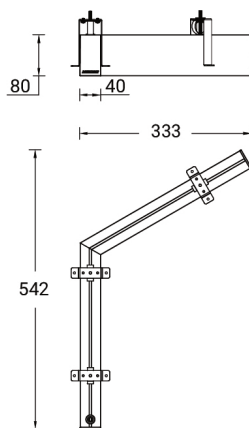

**NYBRO 14 (NYB-80831-RE)**

**Product description**

Down - L120° corner - 40x80 mm - 542 mm - Trimless

**Luminaire Structure**

- Die-cast aluminium end-caps and extruded aluminium profile with powder coating
- Cut the connection angle according to the shape
- Stainless steel fasteners in grade 316
- Stainless steel brackets and screws for mounting

NYB-80831-RE

**Accessories**

Trimless-recessed mounting bracket (40 mm Down profile)  
**A82481**

Continuous-coupler bracket (40/50 mm Down profile)  
**A81881**

DALI Control System  
**Control-DALI**