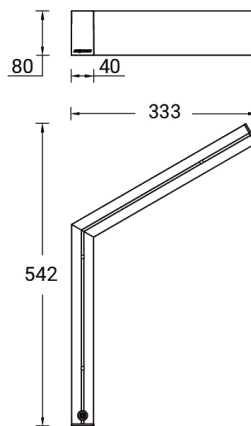

NYBRO 15 (NYB-80831-SU)

Technical information

Material	Aluminium	Input voltage	220-240 V 50/60 Hz	Operating temperature	-20 °C to 40 °C
Light source	84 LED	Optic	O, P	MacAdam Ellipse	3 SDCM
Power	11 W	Optic value	Opal, Micro-prismatic	Lifetime L90B10 (hours)	> 23,000
Lumen	866 - 1050 lm	CCT / CRI	3000K CRI80, 4000K CRI80	Lifetime L80B10 (hours)	> 45,000
Efficacy	79 - 95 lm/W	Dimming type	On/Off, DALI	Lifetime L80B50 (hours)	> 50,000
Driver option	Integral control gear	Product colours	Black, White, Matt Silver, Concrete - Urban, Softscape - Urban, Stone - Urban, Corten - Urban, Oak - Woodland, Walnut - Woodland, Pine - Woodland	Variants (On/Off, DALI)	Compatible with EN/ IEC 60598-2-22: Suitable for emergency installations as central supply, non-maintained (Z0)
Driver	Constant current (CC)				
		Weight	1.82 kg.		

NYB-80831-SU