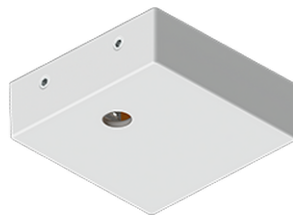

NYBRO 16 (NYB-80841-PE)

Product description

Down (Optic) & Up (Optic 2nd) - L120° - 40x95 mm - 542 mm

Luminaire Structure

- Die-cast aluminium end-caps and extruded aluminium profile with powder coating
- Cut the connection angle according to the shape
- Stainless steel fasteners in grade 316
- Stainless steel, adjustable, suspension (1.5 m) complete with electrical wires in white for mounting

NYB-80841-PE

Accessories

Continuous-coupler bracket
(40/50 mm Down profile)
A81881

Supply cable surface mounting
box
A80981

DALI Control System
Control-DALI