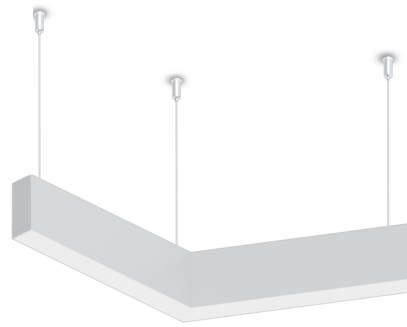

NYBRO 16 (NYB-80841-PE)

Product description

Down (Optic) & Up (Optic 2nd) - L120° - 40x95 mm - 542 mm

Luminaire Structure

- Die-cast aluminium end-caps and extruded aluminium profile with powder coating
- Cut the connection angle according to the shape
- Stainless steel fasteners in grade 316
- Stainless steel, adjustable, suspension (1.5 m) complete with electrical wires in white for mounting

Optic

P / O

Product colour

01 - Black (RAL 9011) 03 - White (RAL 9003) 05 - Matt Silver (RAL 9006)

Special finishes upon request

SU01 - Concrete - Urban SU02 - Softscape - Urban SU03 - Stone - Urban SU04 - Corten - Urban