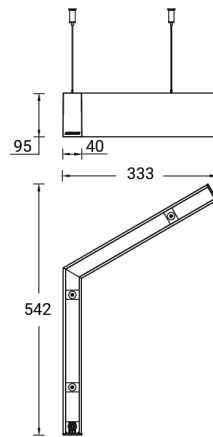

NYBRO 16 (NYB-80841-PE)

Technical information

Material	Aluminium
Light source	84 & 72 LED
Power	22 W
Lumen	2000 - 2209 lm
Efficacy	91 - 100 lm/W
Driver option	Integral control gear
Driver	Constant current (CC)
Input voltage	220-240 V 50/60 Hz

Optic	O, P
Optic value	Opal, Micro-prismatic
Optic (2nd)	O
Optic (2nd) value	Opal
CCT / CRI	3000K CRI80, 4000K CRI80
Dimming type	On/Off, DALI
Product colours	Black, White, Matt Silver, Concrete - Urban, Softscape - Urban, Stone - Urban, Corten - Urban, Oak - Woodland, Walnut - Woodland, Pine - Woodland
Weight	3.05 kg.

Operating temperature	-20 °C to 40 °C
MacAdam Ellipse	3 SDCM
Lifetime L90B10 (hours)	> 23,000
Lifetime L80B10 (hours)	> 45,000
Lifetime L80B50 (hours)	> 50,000
Variants (On/Off, DALI)	Compatible with EN/ IEC 60598-2-22: Suitable for emergency installations as central supply, non-maintained (Z0)

NYB-80841-PE