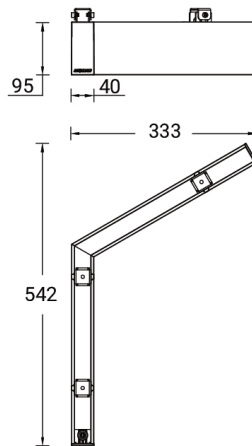

NYBRO 15 (NYB-80841-SU)

Technical information

Material	Aluminium
Light source	84 & 72 LED
Power	22 W
Lumen	2000 - 2209 lm
Efficacy	91 - 100 lm/W
Driver option	Integral control gear
Driver	Constant current (CC)
Input voltage	220-240 V 50/60 Hz

Optic	O, P
Optic value	Opal, Micro-prismatic
Optic (2nd)	O
Optic (2nd) value	Opal
CCT / CRI	3000K CRI80, 4000K CRI80
Dimming type	On/Off, DALI
Product colours	Black, White, Matt Silver, Concrete - Urban, Softscape - Urban, Stone - Urban, Corten - Urban, Oak - Woodland, Walnut - Woodland, Pine - Woodland
Weight	2.61 kg.

Operating temperature	-20 °C to 40 °C
MacAdam Ellipse	3 SDCM
Lifetime L90B10 (hours)	> 23,000
Lifetime L80B10 (hours)	> 45,000
Lifetime L80B50 (hours)	> 50,000
Variants (On/Off, DALI)	Compatible with EN/ IEC 60598-2-22: Suitable for emergency installations as central supply, non-maintained (Z0)

NYB-80841-SU